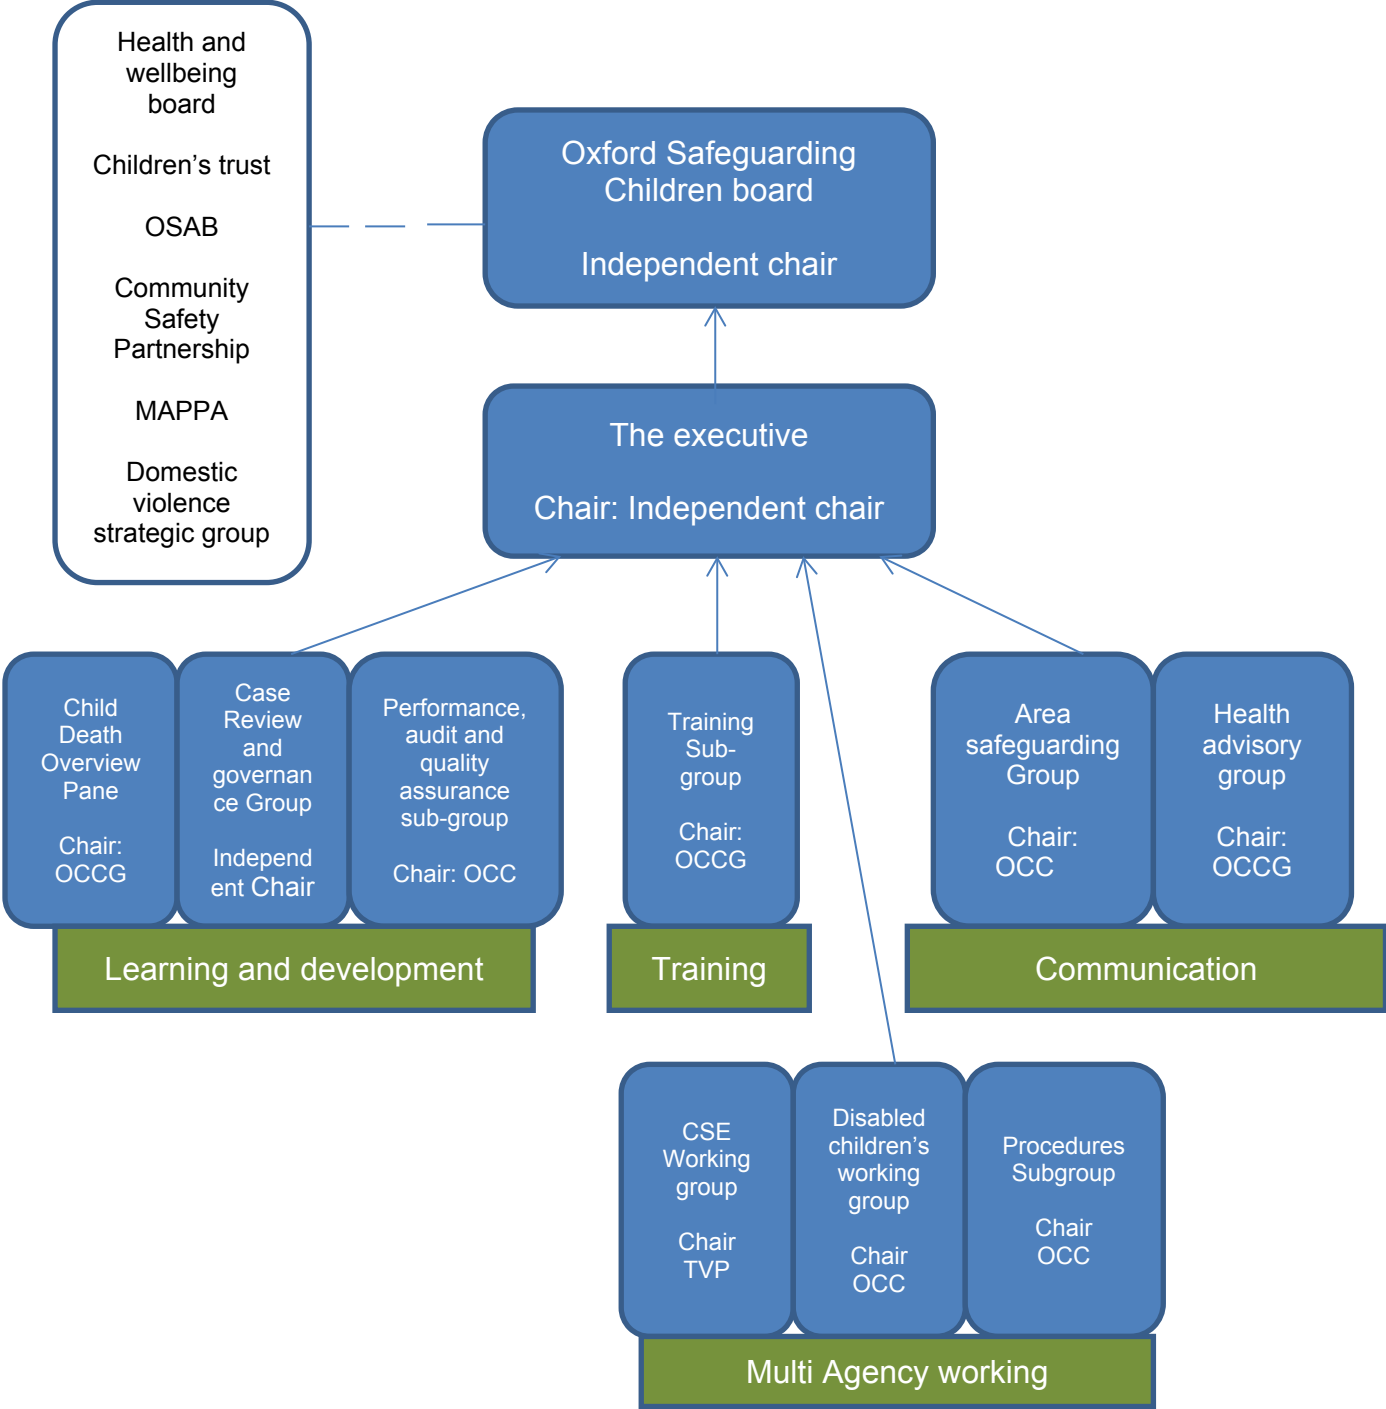

Oxford City Council participates in the following:

- Community Safety Partnership
- Board
- CSE
- Modern Slavery

- Children's Trust
- Education Attainment working group
- Strategic school Partnership